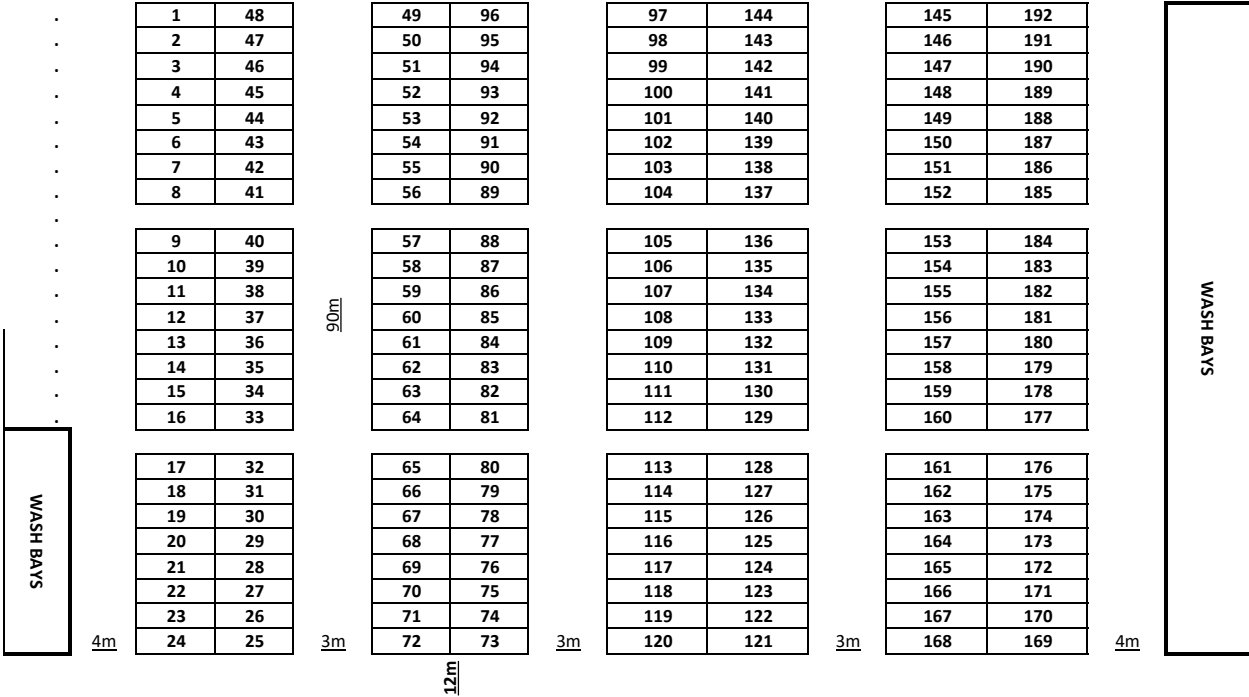

Wash Bay

**A**

1	2	3	4	5	6	7	8	9
10	11	12	13	14	15	16	17	18

19	20	21	22	23	24	25	26	27
----	----	----	----	----	----	----	----	----

RESTAURANT

Toilets

HALL

Toilets

PUBLIC PARKING

Spectators Entrance

VIP Area

ARENA 80 x 34 m

Officials

ARENA ENTRANCE

PVT Suites 1 - 19

PUBLIC PARKING

C17

C11

Rooms

Chalet

Lunging Ring

**B**

**B**

**B**

**B**

DR 6  
TR 6

DR 1	TR 1	51	52	53	54	55	56	57	58	59	60	61	62	63
DR 2	TR 2	36	37	38	39	40	41	42	43	44	45	46	47	48

1	2	3	4	5	6	7	8	9	10	11	12	13	14	15
---	---	---	---	---	---	---	---	---	----	----	----	----	----	----